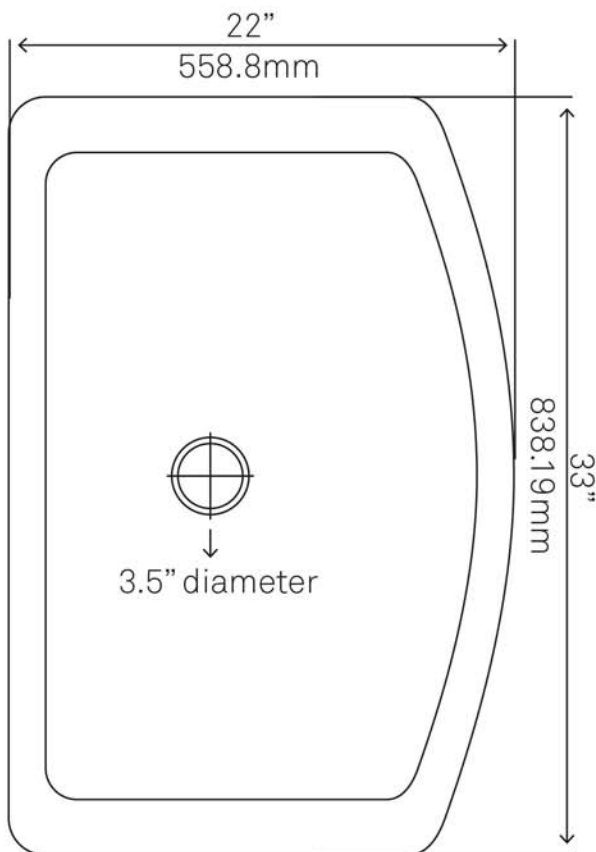

TCK-008AN REDONDEADO Copper Curved Kitchen Sink, Antique

Requested By: _____

Specific Features: _____

STANDARD SPECIFICATIONS:

- Single large kitchen sink w/ curved apron
- Hand-hammered antique finish
- Drop-in or Undermount installation
- Artisan hand crafted
- 16-gauge recycled copper
- Approximate dimensions
- Tolerance = +/- 1/2"
- 3.5-inch drain opening
- 2" flat rim
- Apron extends 3.5" on both sides
- Inside 29 x 18 x 10-inches
- Standard U.S. plumbing connection
- Made in Mexico